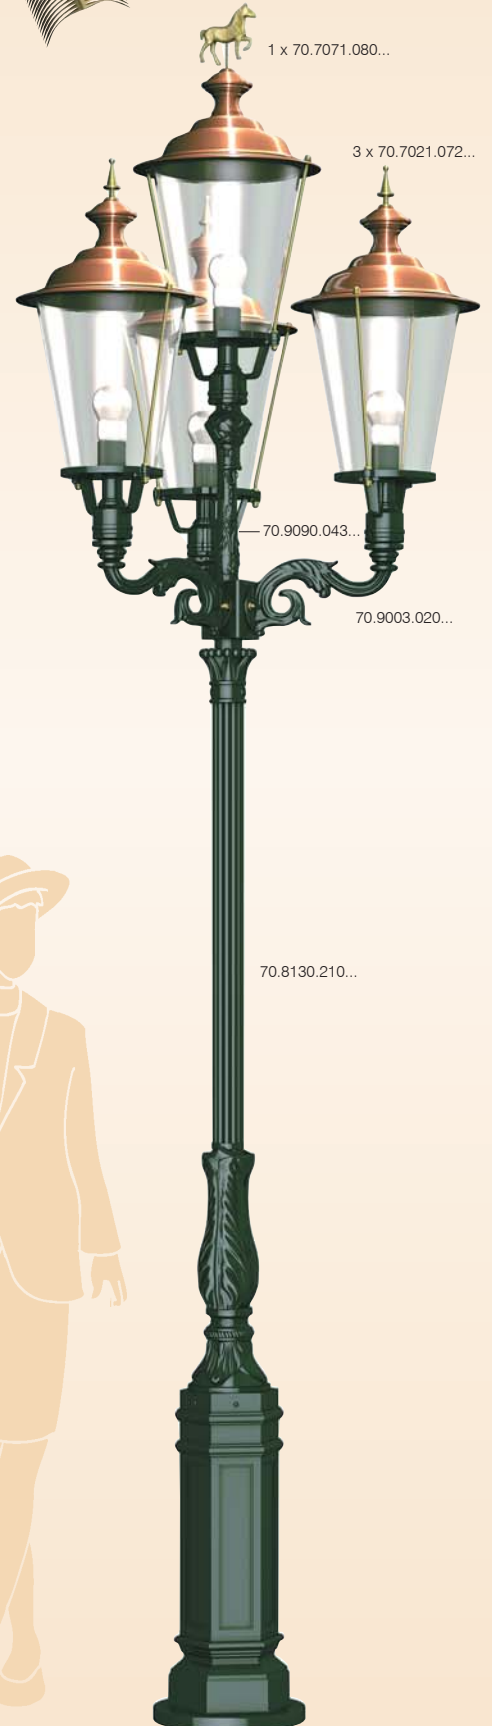

Art.Nr. 70.1735.340...
H 340 cm, B 97 cm