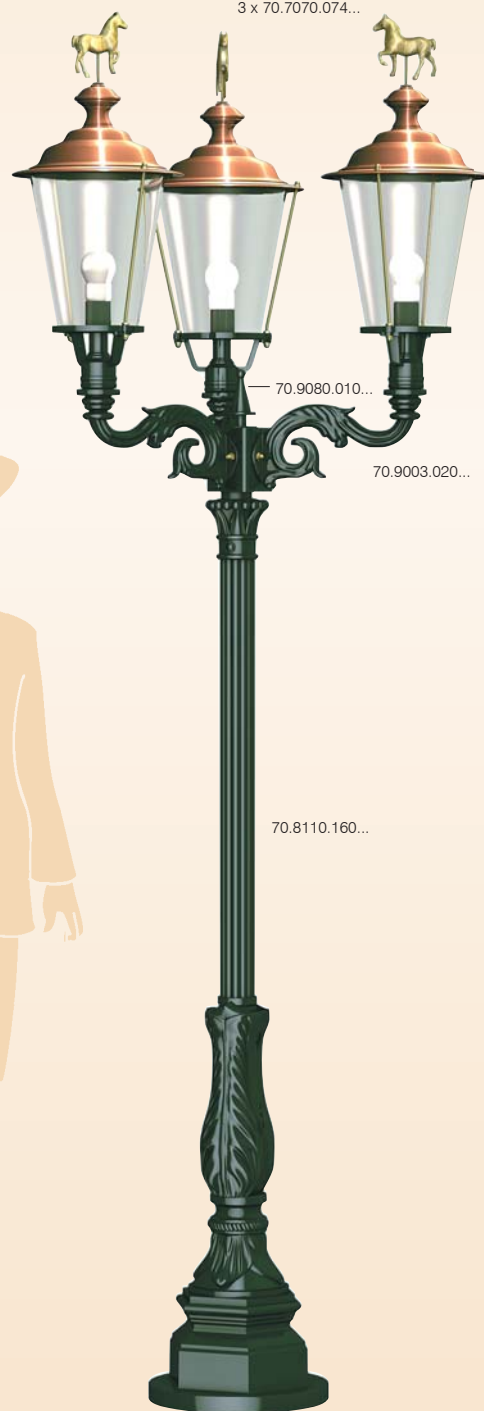

MONARCH

Equestrian

Vienna

Art.Nr. 70.1701.100...
H 88,5 cm, T 47 cm

Art.Nr. 70.1700.090...
H 94 cm, T 28 cm

Art.Nr. 70.1702.105...
H 93,5 cm, T 44,5 cm

Art.Nr. 70.1703.135...
H 129,5 cm, T 65,5 cm

dunkelgrün
dark green

70.8015.030...

Art.Nr. 70.1710.085...
H 81,5 cm, B 25 cm

70.7001.062...

70.9110.026...

70.8105.135...

Art.Nr. 70.1720.220...
H 216 cm, B 30 cm

3 x 70.7070.074...

70.9080.010...

70.9003.020...

70.8110.160...

Art.Nr. 70.1730.260...
H 250 cm, B 89 cm

MONARCH
Equestrian

Vienna

Art.Nr. 70.1721.265...
H 261 cm, B 35 cm

Art.Nr. 70.1722.290...
H 287 cm, B 38 cm

Art.Nr. 70.1734.290...
H 290 cm, B 98,5 cm

All lamps in the Historic Range are available in black, dark green, white and at a small extra cost the new colour of anthracite. The glass for each lamp comes with plain glass as standard, and as an extra in either bevelled glass or structured glass.