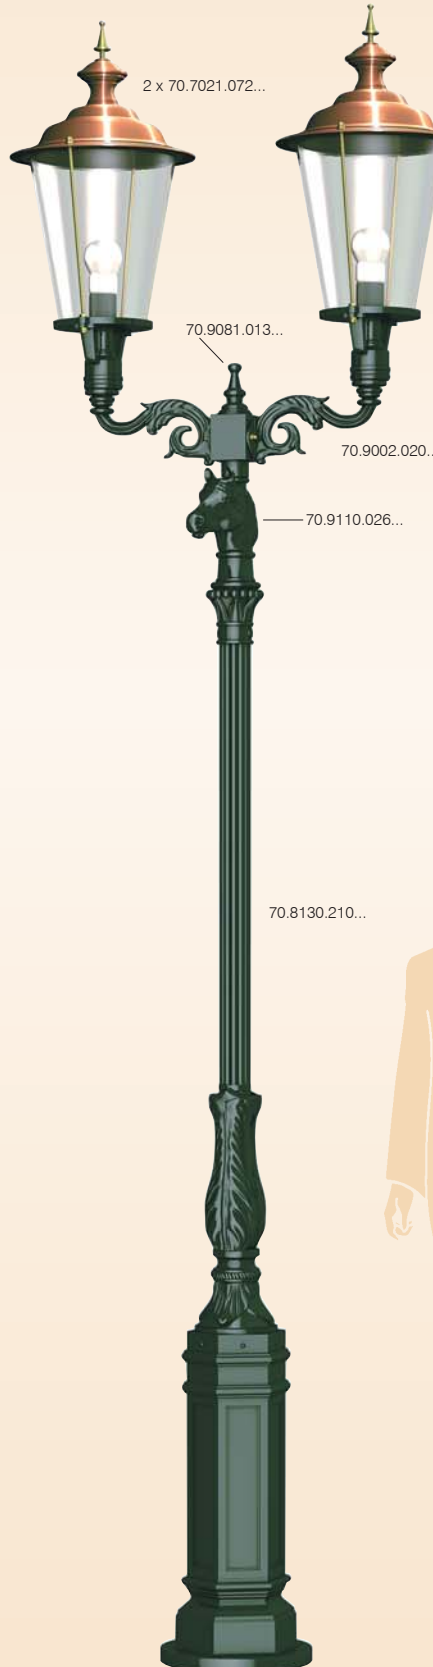

2 x 70.7021.072...

70.9081.013...

70.9002.020...

70.9110.026...

70.8130.210...

Art.Nr. 70.1732.320...
H 330,5 cm, B 103,5 cm